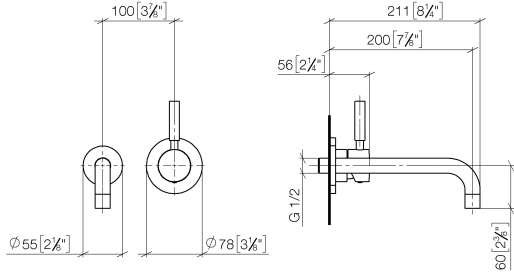

**EDITION PRO Wall-mounted single-lever basin mixer without pop-up waste -
Chrome**

36 812 626

- 200mm projection
- fixed spout
- circular, air-enriched flow
- hole diameter spout 37 mm
- hole diameter single-lever mixer 57 mm
- rosette for spout Ø 55mm
- rosette for mixer Ø 78mm
- max. flow 7 l/min
- lead-free

	Chrome	36 812 626-00
	Matte Black	36 812 626-33
	Brushed Chrome	36 812 626-93

Required miscellaneous

EDITION PRO Concealed wall-mounted single-lever mixer mixer on right - 35 870 970 90

- max. recess depth 95 mm
- min. recess depth 80 mm

EDITION PRO Wall-mounted single-lever basin mixer without pop-up waste - Chrome

36 812 626
mm [inches]

Flow rate chart

Certificates

WRAS_2107048. LGA_9280.

**EDITION PRO Wall-mounted single-lever basin mixer without pop-up waste -
Chrome**

36 812 626

Spare parts list

No.	Item Number	Name	Quantity used	Delivery time
1	90 14 10 026 00 90	seal	1	2
2	09 27 22 503-00	rosette	1	10
3	04 28 22 116 10-00	spout	1	10
4	90 23 01 019 00-00	aerator	1	10
5	90 20 62 040 00-00	handle	1	10
6	09 11 02 522-00	cover	1	10
7	90 27 62 011 00-00	rosette	1	10
8	90 15 05 064 01 90	cartridge	1	2