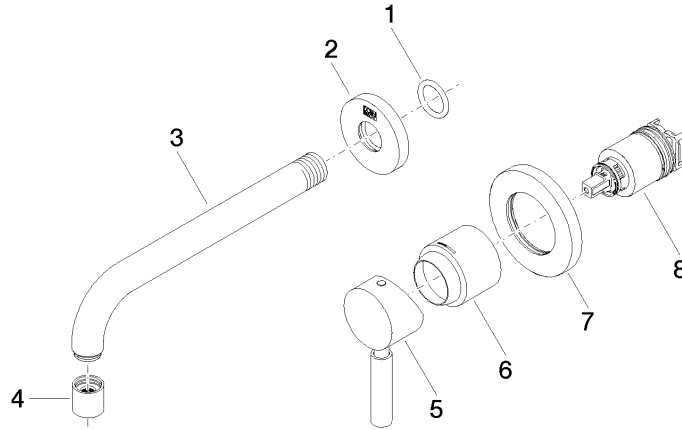

**EDITION PRO Wall-mounted single-lever basin mixer without pop-up waste -
Chrome**

36 812 626

- 200mm projection
- fixed spout
- circular, air-enriched flow
- hole diameter spout 37 mm
- hole diameter single-lever mixer 57 mm
- rosette for spout Ø 55mm
- rosette for mixer Ø 78mm
- max. flow 7 l/min
- lead-free

	Chrome	36 812 626-00
	Matte Black	36 812 626-33
	Brushed Chrome	36 812 626-93

Required miscellaneous

EDITION PRO Concealed wall-mounted single-lever mixer mixer on right - 35 870 970 90

- max. recess depth 95 mm
- min. recess depth 80 mm

EDITION PRO Wall-mounted single-lever basin mixer without pop-up waste - Chrome

36 812 626
mm [inches]

Flow rate chart

Certificates

WRAS_2107048. LGA_9280.

**EDITION PRO Wall-mounted single-lever basin mixer without pop-up waste -
Chrome**

36 812 626

Spare parts list

No.	Item Number	Name	Quantity used	Delivery time
1	90 14 10 026 00 90	seal	1	2
2	09 27 22 503-00	rosette	1	10
3	04 28 22 116 10-00	spout	1	10
4	90 23 01 019 00-00	aerator	1	10
5	90 20 62 040 00-00	handle	1	10
6	09 11 02 522-00	cover	1	10
7	90 27 62 011 00-00	rosette	1	10
8	90 15 05 064 01 90	cartridge	1	2