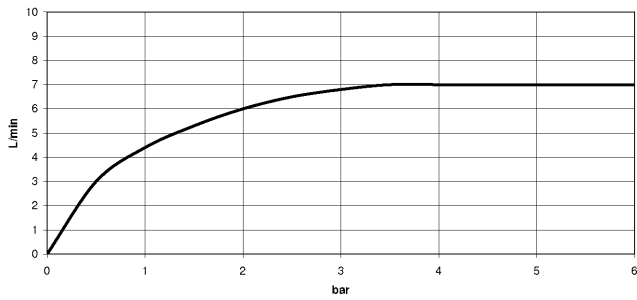

**EDITION PRO Wall-mounted single-lever basin mixer without pop-up waste -
Chrome**

36 812 626

- 200mm projection
- fixed spout
- circular, air-enriched flow
- hole diameter spout 37 mm
- hole diameter single-lever mixer 57 mm
- rosette for spout Ø 55mm
- rosette for mixer Ø 78mm
- max. flow 7 l/min
- lead-free

EDITION PRO Wall-mounted single-lever basin mixer without pop-up waste - Chrome

36 812 626
mm [inches]

Flow rate chart

Certificates

WRAS_2107048. LGA_9280.

**EDITION PRO Wall-mounted single-lever basin mixer without pop-up waste -
Chrome**